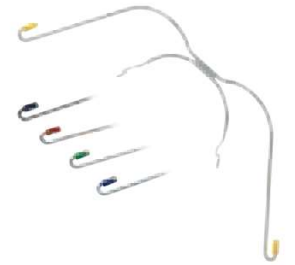

Face Bow, medium, with stop loops

Face Bow: without coating

Inner bow \varnothing : 1.15 mm / 45

Break resistant laser welded connection between outer and inner bow.

Safety Note:

Face Bows must always be used with headgears and neck bands with safety modules!

Outer bow size	Inner bow size	Stop loops	Safety caps / Size	Cuspid hooks	REF	Quantity
49 mm	29 mm	83 mm	yellow / Size 1		741-040-00	1 piece
49 mm	32 mm	90 mm	grey / Size 2		741-045-00	1 piece
49 mm	35 mm	97 mm	red / Size 3		741-050-00	1 piece
49 mm	38 mm	104 mm	green / Size 4		741-055-00	1 piece
49 mm	41 mm	111 mm	blue / Size 5		741-060-00	1 piece
49 mm	35 mm	97 mm	red / Size 3	•	741-150-00	1 piece

CE

Face Bow, medium, with stop loops

Face Bow: plastic coated

Inner bow \varnothing : 1.15 mm / 45

Break resistant laser welded connection between outer and inner bow.

Safety Note:

Face Bows must always be used with headgears and neck bands with safety modules!

Outer bow size	Inner bow size	Stop loops	Safety caps / Size	Cuspid hooks	REF	Quantity
49 mm	29 mm	83 mm	yellow / Size 1		741-240-00	1 piece
49 mm	32 mm	90 mm	grey / Size 2		741-245-00	1 piece
49 mm	35 mm	97 mm	red / Size 3		741-250-00	1 piece
49 mm	38 mm	104 mm	green / Size 4		741-255-00	1 piece