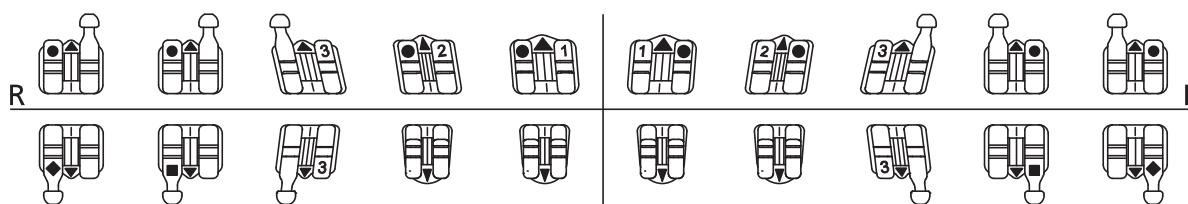

Torque	- 22°	- 17°	- 11°	- 1°	- 1°	- 1°	- 1°	- 11°	- 17°	- 22°
Angulation	0°	0°	+ 7°	0°	0°	0°	0°	+ 7°	0°	0°
In/Out	0.7 mm	0.7 mm	0.7 mm	1.3 mm	1.3 mm	1.3 mm	1.3 mm	0.7 mm	0.7 mm	0.7 mm
Width	3.3 mm	3.3 mm	3.1 mm	2.6 mm	2.6 mm	2.6 mm	2.6 mm	3.1 mm	3.3 mm	3.3 mm
REF	790-145-00	790-143-00	790-108-00	790-107-00	790-107-00	790-107-00	790-107-00	790-109-00	790-144-00	790-146-00
Quantity	10 pieces	10 pieces	10 pieces	10 pieces	10 pieces	10 pieces	10 pieces	10 pieces	10 pieces	10 pieces

Assortments:

1 case	20 brackets	REF 891-295-00
10 cases	200 brackets	REF 891-296-00
50 cases	1000 brackets	REF 891-297-00

Note:

Other brackets with Roth values see single packs.