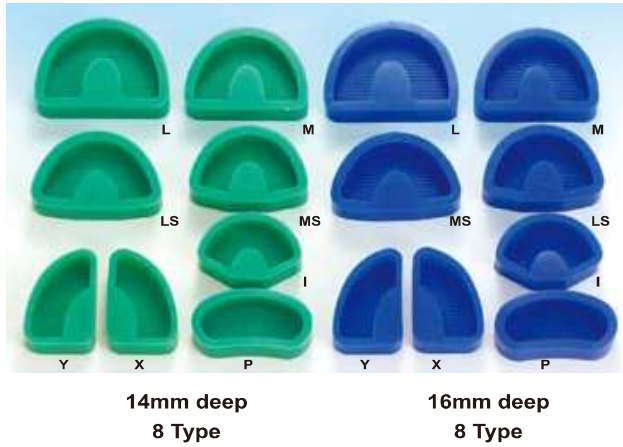

# MODEL FORMERS / MIXING BOWLS

### Features:

Soft, pliable silicone material for easier and more efficient take out of the stone model.  
Specifications: 14mm deep (Green color) & 16mm deep (Blue color) are available

- Item No.** Green color (14mm deep)  
Complete set **04114**  
Single type **04114-L,M,LS,MS,I,X,Y,P**
- Blue color (16mm deep)  
Complete set **04104-NEW**  
Single type **04105-L,M,LS,MS,I,X,Y,P**

## MIXING BOWLS

Φ 14cm (800ml)    Φ 13cm (500ml)    Φ 11cm (350ml)    Φ 9cm (160ml)

Item No. 04411-XL    04411-L    04411-M    04411-S

## PLASTIC CASTING RINGS WITH FORMER

- Item No.** Complete set # 1~ # 5 **04430**
- 04430-1 Φ 4x5cm
  - 04430-2 Φ 5x5.5cm
  - 04430-3 Φ 6x6cm
  - 04430-4 Φ 7.5x6.5cm
  - 04430-5 Φ 9x7cm