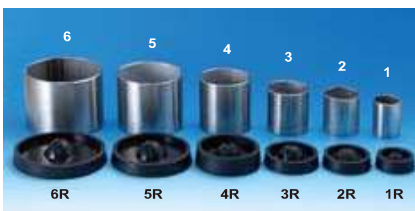

STAINLESS STEEL RINGS & FORMERS

1. **Item No.** Complete set with Former **04440**
   Ring only   Former only
- 04440-1 Φ 2.8x4.0cm   1. 04440-1R
  - 04440-2 Φ 3.8x4.5cm   2. 04440-2R
  - 04440-3 Φ 4.5x5.0cm   3. 04440-3R
  - 04440-4 Φ 5.5x6.0cm   4. 04440-4R
  - 04440-5 Φ 7.3x6.3cm   5. 04440-5R
  - 04440-6 Φ 8.3x6.5cm   6. 04440-6R