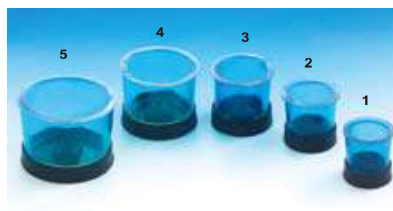

PLASTIC CASTING RINGS WITH FORMER

1. **Item No.** Complete set # 1~ # 5 **04430**
- 04430-1 Φ 4x5cm
  - 04430-2 Φ 5x5.5cm
  - 04430-3 Φ 6x6cm
  - 04430-4 Φ 7.5x6.5cm
  - 04430-5 Φ 9x7cm