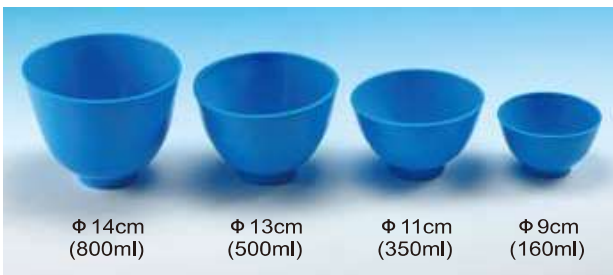

- Item No.** Green color (14mm deep)
Complete set **04114**
Single type **04114-L,M,LS,MS,I,X,Y,P**
- Blue color (16mm deep)
Complete set **04104-NEW**
Single type **04105-L,M,LS,MS,I,X,Y,P**

FLAT TYPE MODEL FORMERS

Features:

Soft, pliable rubber material for easier and more efficient take out of the stone model.

Specifications: XL, L, M, S, LQ, RQ = 6 type

- Flat Type **Item No.** Complete set **04100**
04100-XL 04100-L 04100-M
04100-S 04100-LQ 04100-RQ
- Slot Type **Item No.** Complete set **04103**
04103-XL 04103-L 04103-M
04103-S 04103-LQ 04103-RQ

SLOT TYPE MODEL FORMERS

MIXING BOWLS

Φ 14cm (800ml) Φ 13cm (500ml) Φ 11cm (350ml) Φ 9cm (160ml)

Item No. 04411-XL 04411-L 04411-M 04411-S

TRANSPARENT MIXING BOWLS

L (90ml) M (25ml) MS (10ml) S (5ml)

Item No. 04420-L 04420-M 04420-MS 04420-S