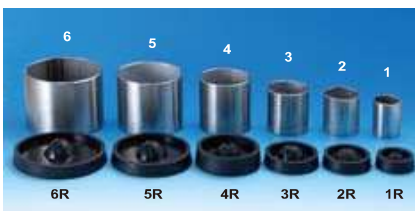

Features:

Soft, pliable rubber material for easier and more efficient take out of the stone model.

Specifications: XL, L, M, S, LQ, RQ = 6 type

- Flat Type **Item No.** Complete set **04100**
04100-XL 04100-L 04100-M
04100-S 04100-LQ 04100-RQ
- Slot Type **Item No.** Complete set **04103**
04103-XL 04103-L 04103-M
04103-S 04103-LQ 04103-RQ

SLOT TYPE MODEL FORMERS

MIXING BOWLS

Φ 14cm (800ml) Φ 13cm (500ml) Φ 11cm (350ml) Φ 9cm (160ml)

Item No. 04411-XL 04411-L 04411-M 04411-S

TRANSPARENT MIXING BOWLS

L (90ml) M (25ml) MS (10ml) S (5ml)

Item No. 04420-L 04420-M 04420-MS 04420-S

STAINLESS STEEL RINGS & FORMERS

- Item No.** Complete set with Former **04440**
Ring only Former only
- 04440-1 Φ 2.8x4.0cm 1. 04440-1R
 - 04440-2 Φ 3.8x4.5cm 2. 04440-2R
 - 04440-3 Φ 4.5x5.0cm 3. 04440-3R
 - 04440-4 Φ 5.5x6.0cm 4. 04440-4R
 - 04440-5 Φ 7.3x6.3cm 5. 04440-5R
 - 04440-6 Φ 8.3x6.5cm 6. 04440-6R

PLASTIC CASTING RINGS WITH FORMER

- Item No.** Complete set # 1~ # 5 **04430**
- 04430-1 Φ 4x5cm
 - 04430-2 Φ 5x5.5cm
 - 04430-3 Φ 6x6cm
 - 04430-4 Φ 7.5x6.5cm
 - 04430-5 Φ 9x7cm

DIE LOCK TRAYS

- Full Arch Tray
1. **Item No.** 04170
2. **Item No.** 04177
- Quadrant tray
3. **Item No.** 04180