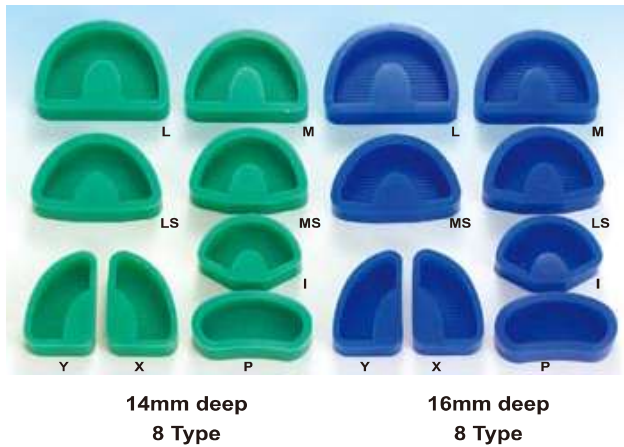

MODEL FORMERS / MIXING BOWLS

SILICONE MODEL FORMERS

Features:

Soft, pliable silicone material for easier and more efficient take out of the stone model.
Specifications: 14mm deep (Green color) & 16mm deep (Blue color) are available

- Item No.** Green color (14mm deep)
Complete set **04114**
Single type **04114-L,M,LS,MS,I,X,Y,P**
- Blue color (16mm deep)
Complete set **04104-NEW**
Single type **04105-L,M,LS,MS,I,X,Y,P**

FLAT TYPE MODEL FORMERS

Features:

Soft, pliable rubber material for easier and more efficient take out of the stone model.

Specifications: XL, L, M, S, LQ, RQ = 6 type

- Flat Type **Item No.** Complete set **04100**
04100-XL 04100-L 04100-M
04100-S 04100-LQ 04100-RQ
- Slot Type **Item No.** Complete set **04103**
04103-XL 04103-L 04103-M
04103-S 04103-LQ 04103-RQ

SLOT TYPE MODEL FORMERS

MIXING BOWLS

Φ 14cm (800ml) Φ 13cm (500ml) Φ 11cm (350ml) Φ 9cm (160ml)

Item No. 04411-XL 04411-L 04411-M 04411-S

TRANSPARENT MIXING BOWLS

L (90ml) M (25ml) MS (10ml) S (5ml)

Item No. 04420-L 04420-M 04420-MS 04420-S